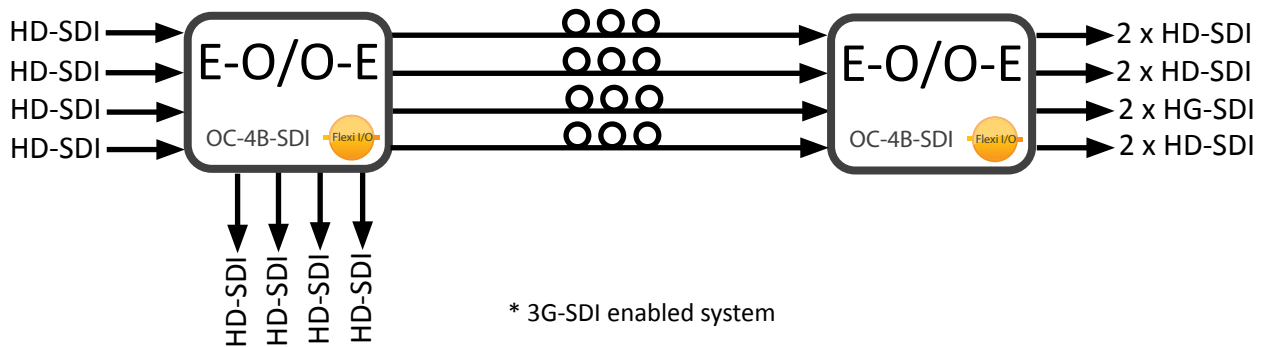

Project:

When LTE SAT made their decision they choose the Norwia miniHUB optical distribution system to acheive their goals for this prestige event. 6 HD-SDI feed were distributed from the France Television master control room to the Roland Garros internal video system center. From here the signal was encoded to IP and distribution was feed via IP over the current network.

Norwia's miniHUB optical distribution system is the world's most flexible system today. Second generation to what is currently available on the market today. See what people are talking about at www.norwia.no

Customer Experience

miniHUB @ WORK!

Technical:

France Television Outside Broadcast

- 1 x 10556 miniHUB Frame with redundant PSU
- 2 x 10561 OC-4B-SDI card
- 3 x 10581 Dual channel (1310) TX

Roland Garros Video Center

- 1 x 10556 miniHUB Frame with redundant PSU
- 2 x 10561 OC-4B-SDI card
- 3 x 10594 Dual channel RX

Norwia provides a format flexible, application flexible optical fiber distribution product that makes a very clear statement when it comes to cost of ownership. Features such as add/drop/pass, optical distribution and transponder functions are available to LTE SAT and Roland Garros with the existing product installed making the flexibility of this next generation system from Norwia an ideal choice for this project.