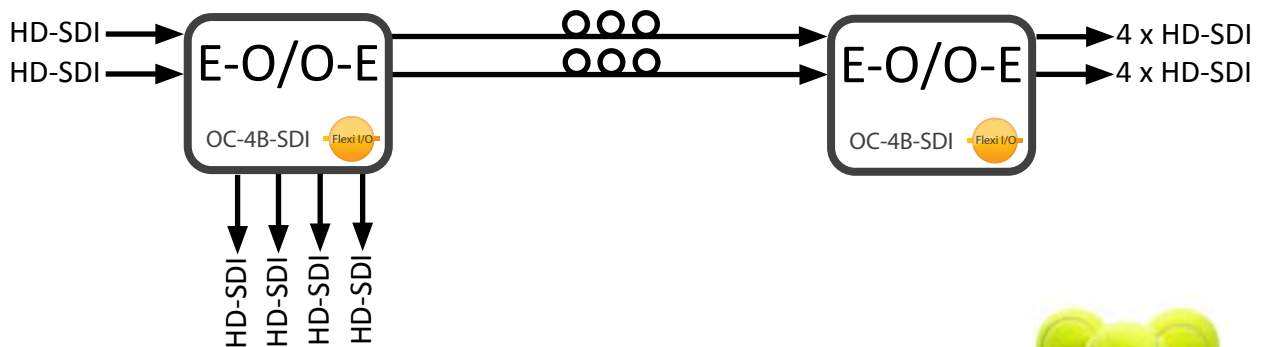

Technical:

France Television Outside Broadcast

- 1 x 10556 miniHUB Frame with redundant PSU
- 2 x 10561 OC-4B-SDI card
- 3 x 10581 Dual channel (1310) TX

Roland Garros Video Center

- 1 x 10556 miniHUB Frame with redundant PSU
- 2 x 10561 OC-4B-SDI card
- 3 x 10594 Dual channel RX

Norwia provides a format flexible, application flexible optical fiber distribution product that makes a very clear statement when it comes to cost of ownership. Features such as add/drop/pass, optical distribution and transponder functions are available to LTE SAT and Roland Garros with the existing product installed making the flexibility of this next generation system from Norwia an ideal choice for this project.

Norwia as
P.O. Box 14
Sandefjord 3201
Norway

Norwia as
Kilgata 12
Sandefjord 3217
Norway

Sales
p. +47 33 45 20 90
e. info@norwia.no
w. norwia.no